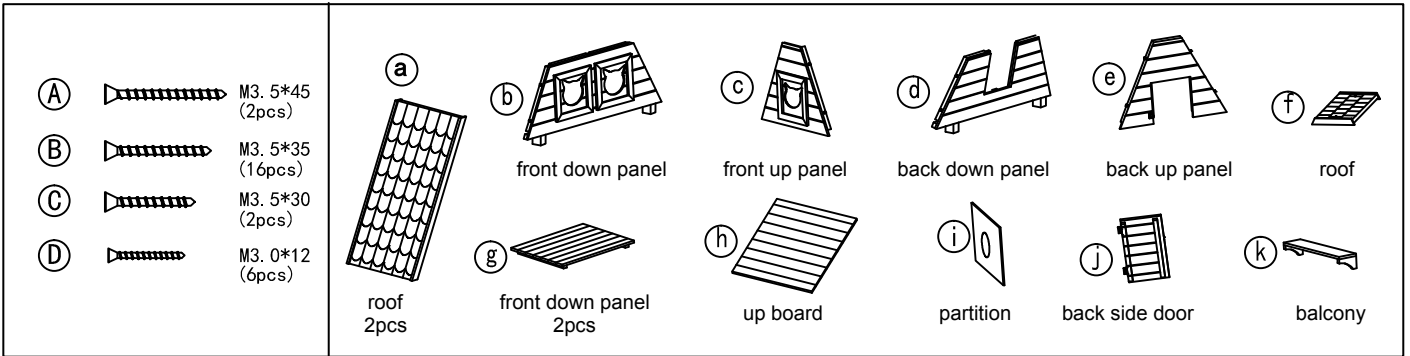

WOODEN CAT HOUSE

ASSEMBLY INSTRUCTIONS

step 1: set up front up and down panels,
and set up balcony and front down panel.

step 2: set up back up and down panels,
and set up right side panel.

step 3: put in floor and partition.