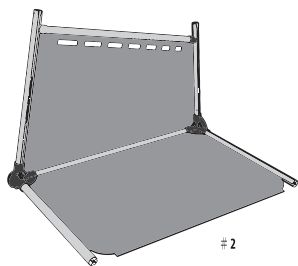

NOMAD TALES

München

Dog Crate Aluminium L

x4

x4

x4

x1

x2