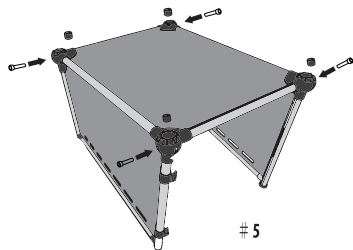

NOMAD TALES

München

Dog Crate Aluminium L

x4

x4

x4

x1

x2