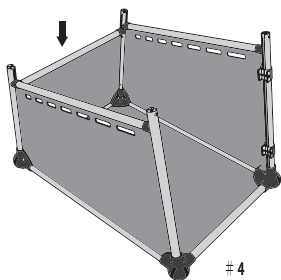

NOMAD TALES

München

Dog Crate Aluminium L

x4

x4

x4

x1

x2