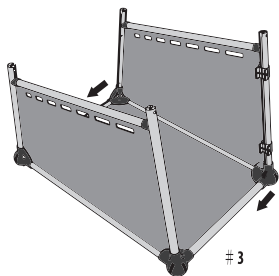

NOMAD TALES

München

Dog Crate Aluminium L

x4

x4

x4

x1

x2