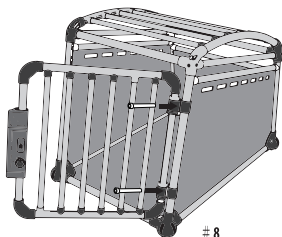

#7

#8

#9

NOMAD TALES

München

zooplus SE | Sonnenstraße 15 | 80331 München |
Germany | www.zooplus.com | service@zooplus.com
For GB market: zooplus Services Ltd. |
30 St. Giles | Oxford | OX1 3LE | England
Made in China

Dog Crate Aluminium L
LA 504708 PO xxxxxx

4 054651 029336