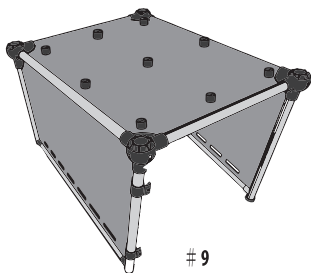

#7

#8

#9

NOMAD TALES

München

zooplus SE | Sonnenstraße 15 | 80331 München |
Germany | www.zooplus.com | service@zooplus.com
For GB market: zooplus Services Ltd. |
30 St. Giles | Oxford | OX1 3LE | England
Made in China

Dog Crate Aluminium L
LA 504708 PO xxxxxx

4 054651 029336