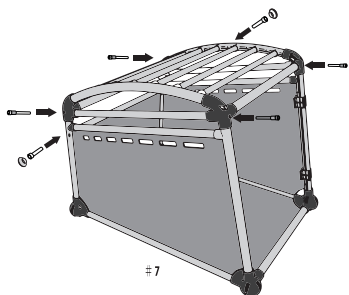

NOMAD TALES

München

Dog Crate Aluminium L

x4

x4

x4

x1

x2