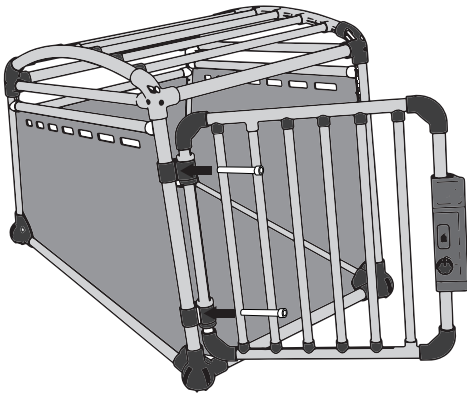

NOMAD TALES

München

Dog Crate Aluminium L

x4

x4

x4

x1

x2