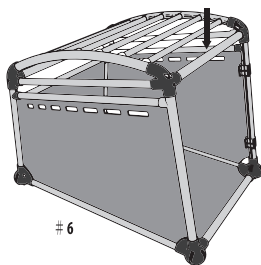

NOMAD TALES

München

Dog Crate Aluminium L

x4

x4

x4

x1

x2